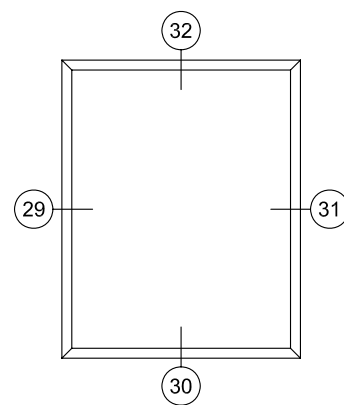

2500 SERIES CURTAIN WALL

TYPICAL DETAILS OF CAPPED SYSTEM

1400 SERIES
ALUMIVENT

1100 SERIES
VENT

5000 SERIES
PHANTOM VENT